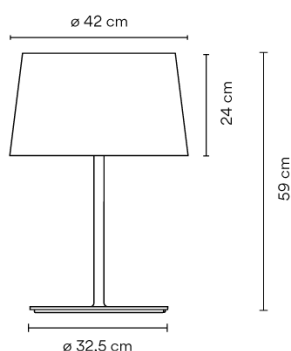

Model Sheet

Finish 10 White
NCS S 0300-N

Dimming On/ Off

Installation type Surface Canopy

Materials Base: Steel
Vertical tube: Aluminum

Light source 3 x MASTER LEDBULB E27 230V 13W
3 x COMPACT FLUORESCENT E27 230V 20W

Remarks Switch on the cable

Packaging 2 Box
0.42 m x 0.42 m x 0.61 m
Gross weight 6.3
Net weight 5.49
Vol. 0.1791

Lighting effect

General Lighting

Lamp for general lighting that equally distributes the light in all directions.